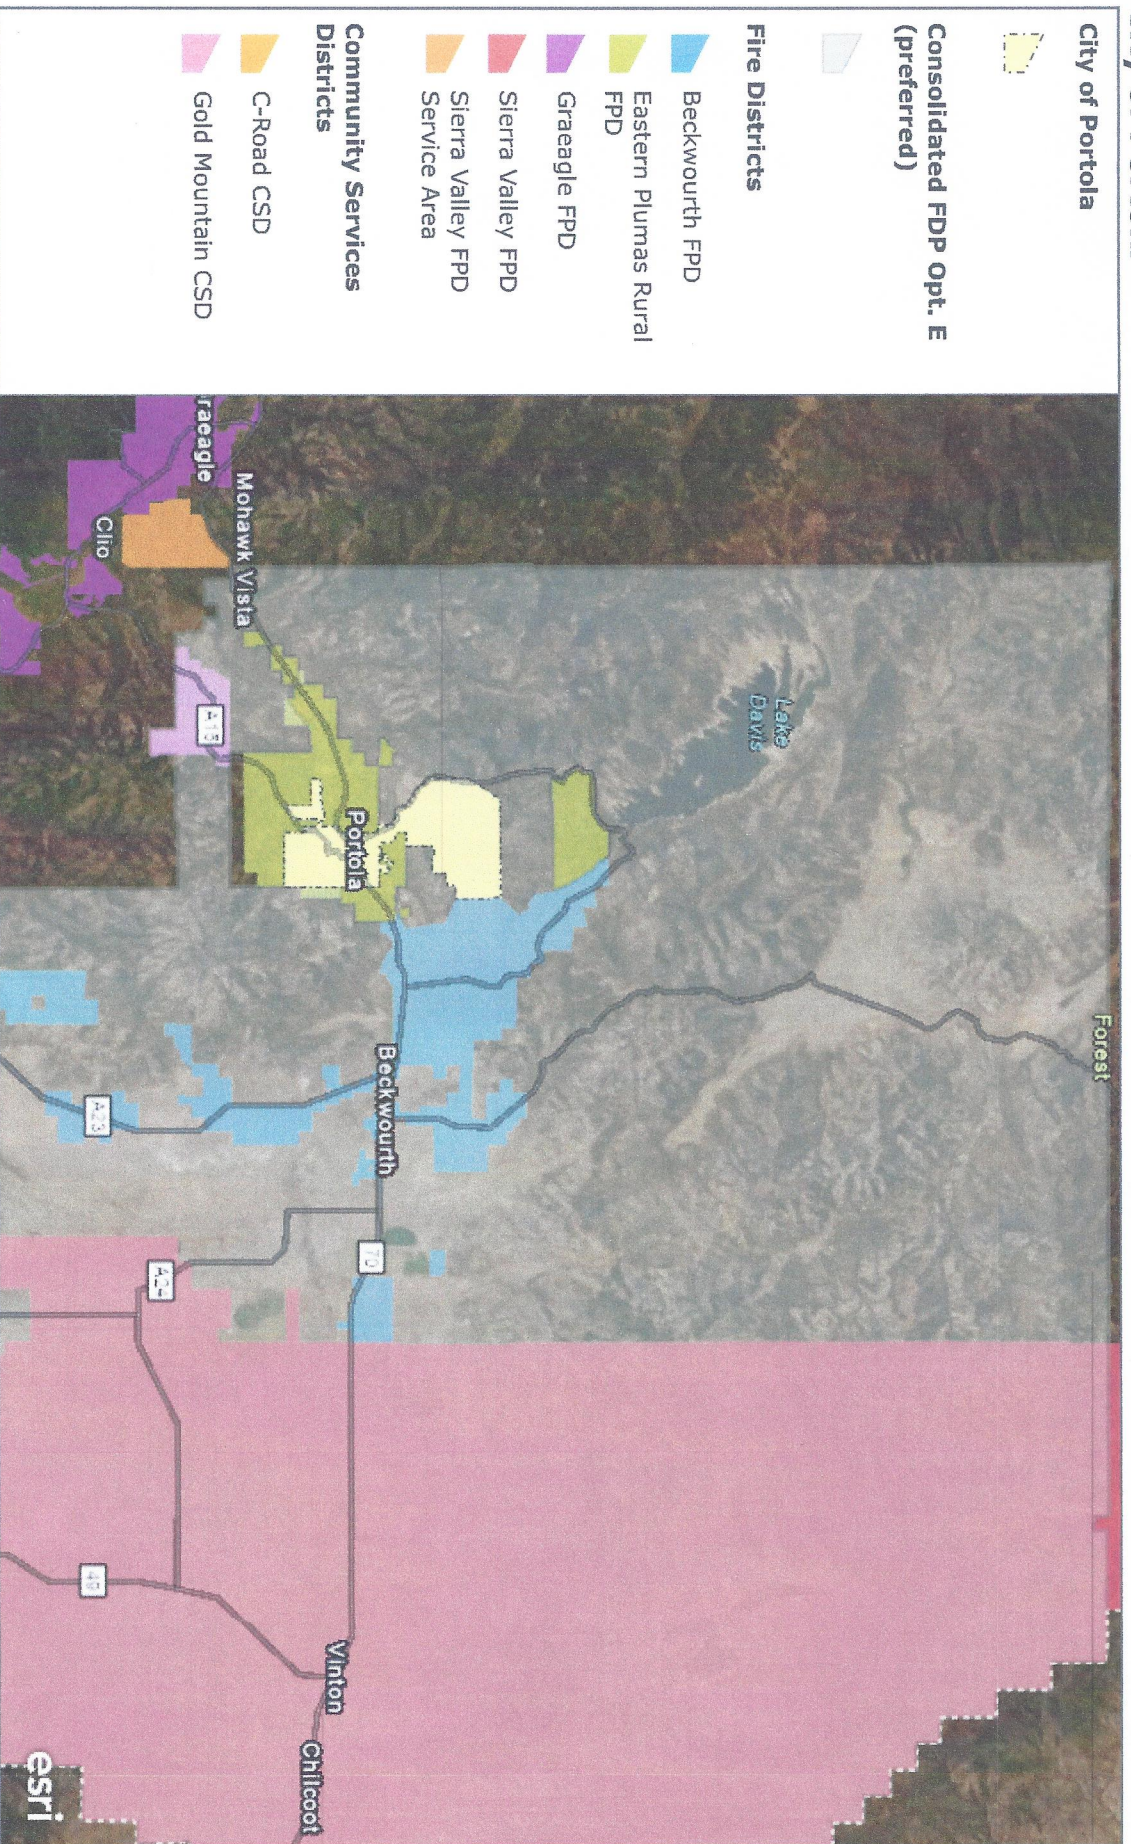

# City of Portola

City of Portola Fire Services Study

Earthstar Geographics | California State Parks, Esri, HERE, Garmin, SafeGraph, METI/NASA, USGS, Bureau of Land Management, EPA, NPS, USDA

# DRAFT - Example Org Chart of New Fire District with Eastern Plumas Rural Fire Protection District